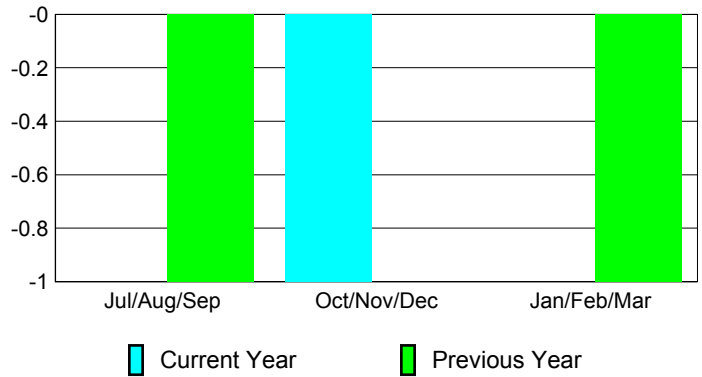

Goal, New, Dropped, Gain/Loss

Comparison of Club Gain/Loss

Current Year Compared to the Previous Year

YTD Status Quo Clubs 2012-2013

Status Quo Clubs Compared to Status Quo Members

MEMBERSHIP

Membership Results
2012-2013

Membership
2011-2012

Month	Net Memb Goal	Actual New Memb	Actual Dropped Memb	Gain/Loss of Memb	Gain/Loss of Memb
Jul/Aug/Sep		0	0	0	-1
Oct/Nov/Dec		2	-3	-1	0
Jan/Feb/Mar					-1
Totals		2	-3	-1	-2

Membership Results 2012-2013

Goal, New, Dropped, Gain/Loss

Comparison of Membership Gain/Loss

Current Year Compared to the Previous Year

Gender Comparison 2012-2013