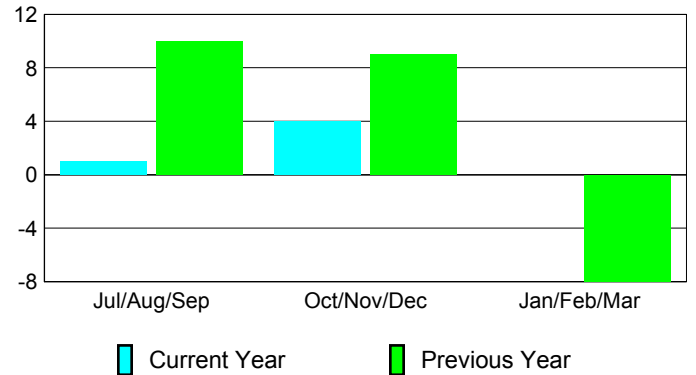

Club Results 2012-2013

Goal, New, Dropped, Gain/Loss

Comparison of Club Gain/Loss

Current Year Compared to the Previous Year

YTD Status Quo Clubs 2012-2013

Status Quo Clubs Compared to Status Quo Members

MEMBERSHIP

Membership Results
2012-2013

Membership
2011-2012

Month	Net Memb Goal	Actual New Memb	Actual Dropped Memb	Gain/Loss of Memb	Gain/Loss of Memb
Jul/Aug/Sep		9	-8	1	10
Oct/Nov/Dec		26	-22	4	9
Jan/Feb/Mar					-8
Totals		35	-30	5	11

Membership Results 2012-2013

Goal, New, Dropped, Gain/Loss

Comparison of Membership Gain/Loss

Current Year Compared to the Previous Year

Gender Comparison 2012-2013

Jul/Aug/Sep

Oct/Nov/Dec

Jan/Feb/Mar