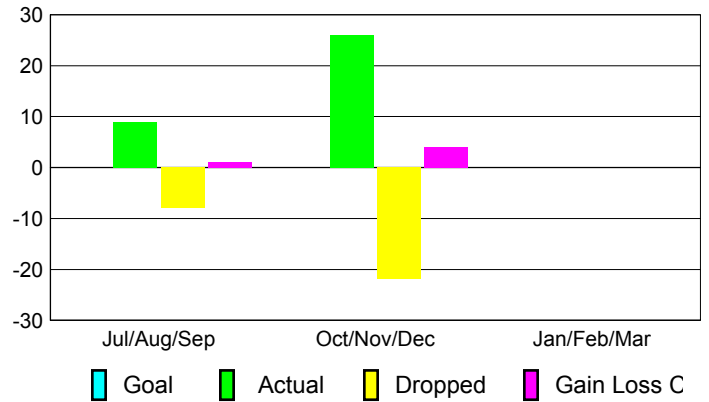

Club Results 2012-2013

Goal, New, Dropped, Gain/Loss

Comparison of Club Gain/Loss

Current Year Compared to the Previous Year

YTD Status Quo Clubs 2012-2013

Status Quo Clubs Compared to Status Quo Members

MEMBERSHIP

Membership Results
2012-2013

Membership
2011-2012

Month	Net Memb Goal	Actual New Memb	Actual Dropped Memb	Gain/Loss of Memb	Gain/Loss of Memb
Jul/Aug/Sep		9	-8	1	10
Oct/Nov/Dec		26	-22	4	9
Jan/Feb/Mar					-8
Totals		35	-30	5	11

Membership Results 2012-2013

Goal, New, Dropped, Gain/Loss

Comparison of Membership Gain/Loss

Current Year Compared to the Previous Year

Gender Comparison 2012-2013

Jul/Aug/Sep

Oct/Nov/Dec

Jan/Feb/Mar