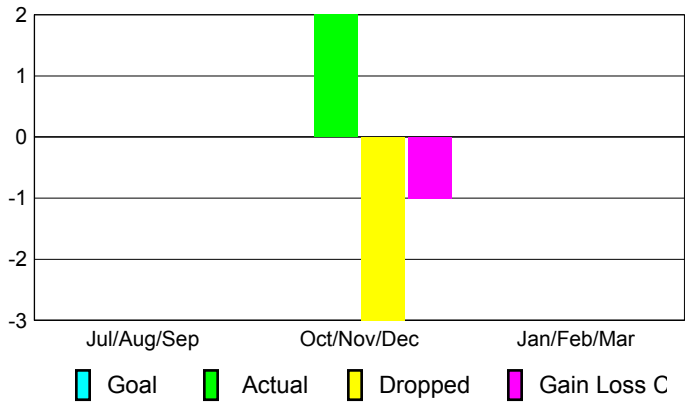

Membership Results 2012-2013

Goal, New, Dropped, Gain/Loss